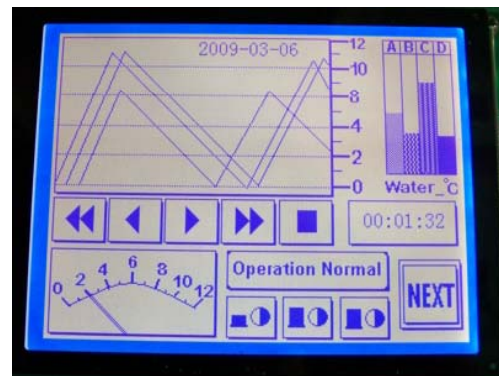

Customed COB TN Negative Module With White Backlight

LINK-SUN (Hong Kong) ELECTRONICS LIMITED

Website: www.link-sun.com Email: linksun@link-sun.com

Graphic COB(chip on board) LCD Module

Customed STN Positive Y/G Backlight COB Module