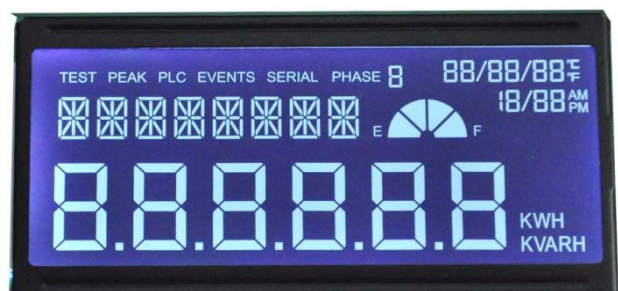

Customed COB TN Negative Module With White Backlight