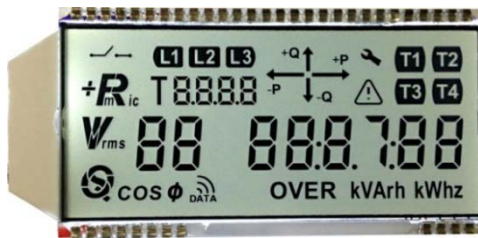

TN Postive LCD