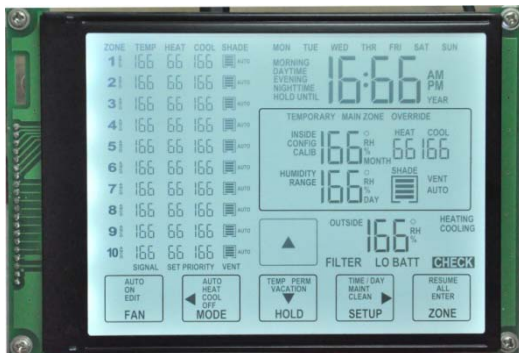

LINK-SUN (Hong Kong) ELECTRONICS LIMITED

Website: www.link-sun.com Email: linksun@link-sun.com

Customed Segment COB LCD Module

Customed Drive IC TN Positive White Backlight COB Module