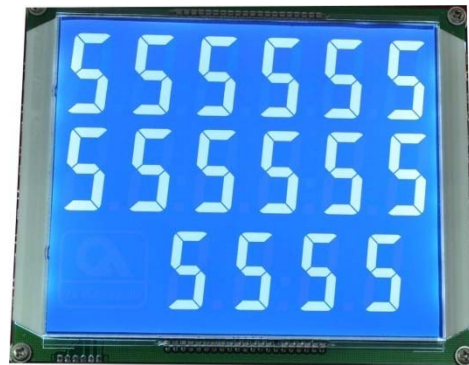

Customed Blue STN Negative Module With White Backlight