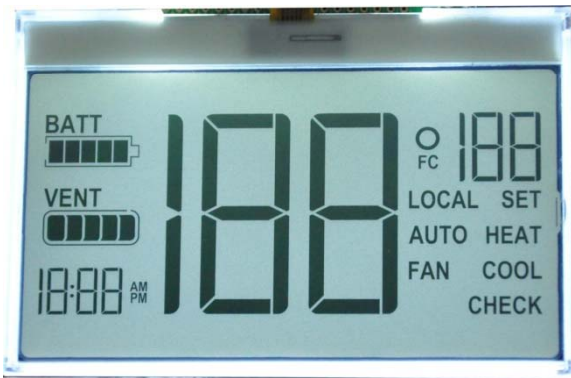

LINK-SUN (Hong Kong) ELECTRONICS LIMITED

Website: www.link-sun.com Email: linksun@link-sun.com

Customed COG(chip on glass) LCD Module

Customed TN Positive Static LCD Module